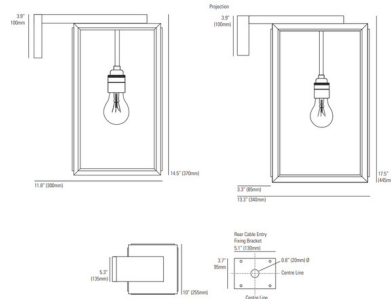

## Portico Wall Sconce By Original BTC

### Description

The Portico Wall Sconce brings a rustic look to your interior space. The clear glass panels and smooth lined frame is perfect in styles from farmhouse to transitional. Available in two sizes.

### Specifications

COLOR	Clear
BODY FINISH	Weathered Brass
WATTAGE	60W
DIMMER	Standard 120V
DIMENSIONS	8"W x 14.5"H x 11.8"D
BULB NOT INCLUDED	1 x Edison/Medium (E26)/60W/120V Incandescent
OTHER BULB OPTIONS	1 x A19/Medium (E26)/120V Incandescent 1 x A19/Medium (E26)/120V LED 1 x Edison/Medium (E26)/120V LED
COUNTRY OF ORIGIN	United Kingdom