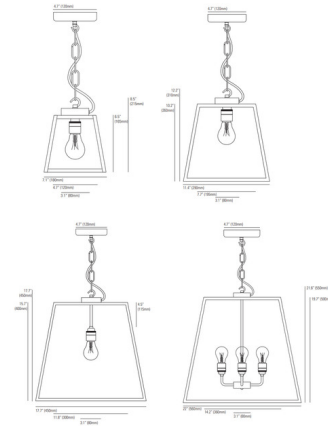

Lightology

lightology.com
866-954-4489
04-23-26

Project: _____

Company: _____

Location: _____ Fixture Type: _____

SPEC #: **OBT1085114**

Approved On: _____ Approved By: _____

Quad Damp Pendant By Original BTC

Description

The Quad Damp Pendant brings a clean geometric look to your interior or exterior space. Clear glass panels are complemented by a slanted frame. Available in four sizes. Includes a 71 inch cable.

Shown in weathered brass / clear

Specifications

COLOR	Clear
BODY FINISH	Weathered Brass
WATTAGE	100W
DIMMER	Standard 120V
DIMENSIONS	11.4"W x 12.2"H
BULB NOT INCLUDED	1 x Edison/Medium (E26)/100W/120V Incandescent
OTHER BULB OPTIONS	1 x A19/Medium (E26)/120V Incandescent 1 x A19/Medium (E26)/120V LED 1 x Edison/Medium (E26)/120V LED
COUNTRY OF ORIGIN	United Kingdom