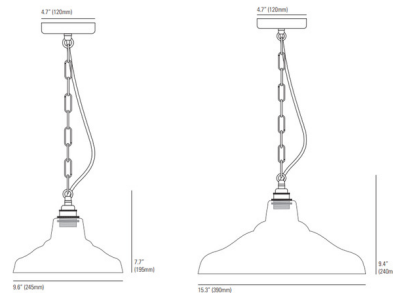

## Glass School Pendant By Original BTC

### Specifications

COLOR	Opal
BODY FINISH	Brass
WATTAGE	60W
DIMMER	Standard 120V
DIMENSIONS	9.6\"W x 7.7\"H
BULB NOT INCLUDED	1 x Edison/Medium (E26)/60W/120V Incandescent
OTHER BULB OPTIONS	1 x A19/Medium (E26)/120V Incandescent 1 x A19/Medium (E26)/120V LED 1 x Edison/Medium (E26)/120V LED
COUNTRY OF ORIGIN	United Kingdom