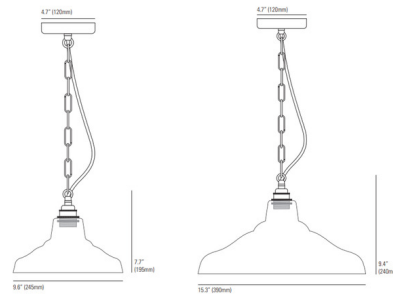

Specifications

COLOR	Opal
BODY FINISH	Brass
WATTAGE	60W
DIMMER	Standard 120V
DIMENSIONS	9.6\"W x 7.7\"H
BULB NOT INCLUDED	1 x Edison/Medium (E26)/60W/120V Incandescent
OTHER BULB OPTIONS	1 x A19/Medium (E26)/120V Incandescent 1 x A19/Medium (E26)/120V LED 1 x Edison/Medium (E26)/120V LED
COUNTRY OF ORIGIN	United Kingdom