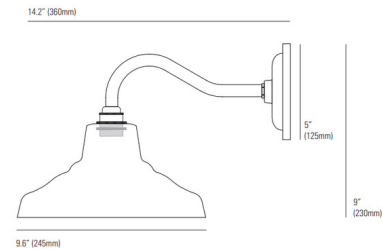

By Original BTC

Description

The Glass School Wall Sconce is inspired by Davey's classic School Light. The blown glass classic school shaped shade reflects light beautifully across your room.

Shown in weathered brass / anthracite

Specifications

COLOR	Anthracite
BODY FINISH	Weathered Brass
WATTAGE	60W
DIMMER	Standard 120V
DIMENSIONS	9.6"W x 9"H x 14.2"D
BULB NOT INCLUDED	1 x Edison/Medium (E26)/60W/120V Incandescent
OTHER BULB OPTIONS	1 x A19/Medium (E26)/120V Incandescent 1 x A19/Medium (E26)/120V LED 1 x Edison/Medium (E26)/120V LED
COUNTRY OF ORIGIN	United Kingdom

Technical Information

PRODUCT DIMENSIONS	Backplate: 6" Dia
--------------------	-------------------

CLICK TO VIEW PRODUCT

Notes: