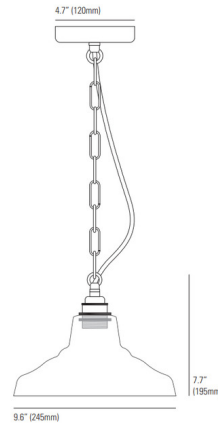

Shown in brass / anthracite

Specifications

COLOR	Anthracite
BODY FINISH	Brass
WATTAGE	60W
DIMMER	Standard 120V
DIMENSIONS	9.64"W x 7.67"H
BULB NOT INCLUDED	1 x Edison/Medium (E26)/60W/120V Incandescent
OTHER BULB OPTIONS	1 x A19/Medium (E26)/120V Incandescent 1 x A19/Medium (E26)/120V LED 1 x Edison/Medium (E26)/120V LED
COUNTRY OF ORIGIN	United Kingdom