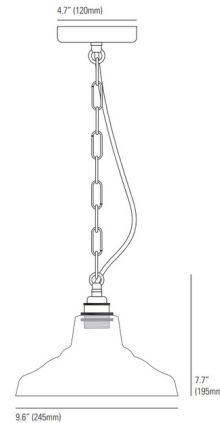

Shown in brass / anthracite

Specifications

COLOR	Anthracite
BODY FINISH	Brass
WATTAGE	60W
DIMMER	Standard 120V
DIMENSIONS	9.64"W x 7.67"H
BULB NOT INCLUDED	1 x Edison/Medium (E26)/60W/120V Incandescent
OTHER BULB OPTIONS	1 x A19/Medium (E26)/120V Incandescent 1 x A19/Medium (E26)/120V LED 1 x Edison/Medium (E26)/120V LED
COUNTRY OF ORIGIN	United Kingdom