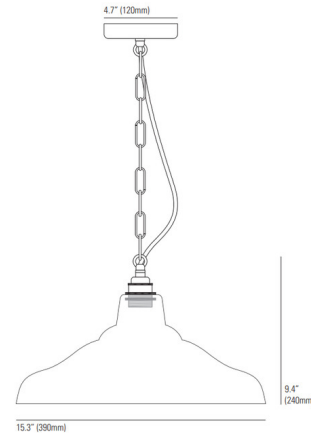

Lightology

lightology.com
866-954-4489
07-02-26

Project: _____

Company: _____

Location: _____ Fixture Type: _____

SPEC #: **OBT1085130**

Approved On: _____ Approved By: _____

Glass School Anthracite Pendant By Original BTC

Specifications

COLOR	Anthracite
BODY FINISH	Weathered Brass
WATTAGE	60W
DIMMER	Standard 120V
DIMENSIONS	15.3"W x 9.4"H
BULB NOT INCLUDED	1 x Edison/Medium (E26)/60W/120V Incandescent
OTHER BULB OPTIONS	1 x A19/Medium (E26)/120V Incandescent 1 x A19/Medium (E26)/120V LED 1 x Edison/Medium (E26)/120V LED
COUNTRY OF ORIGIN	United Kingdom

Technical Information

PRODUCT DIMENSIONS Adjustable Cable Length: 59"

CLICK TO VIEW PRODUCT

Notes: