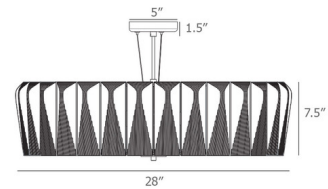

### Description

The Shard Chandelier brings a clean decorative look to your interior space. The shade of tiles is hand crafted in Stoke-on-Trent from the finest bone china. Available in two sizes.

Shown in chrome / natural white matte

### Specifications

COLOR . . . . . Natural White Matte  
BODY FINISH . . . . . Chrome  
WATTAGE . . . . . 120W  
DIMMER . . . . . Standard 120V  
DIMENSIONS . . . . . 28"W x 7.5"H  
BULB NOT INCLUDED . . . . . 3 x A19/Medium (E26)/40W/120V Incandescent  
OTHER BULB OPTIONS . . . . . 3 x A19/Medium (E26)/120V LED  
COUNTRY OF ORIGIN . . . . . United Kingdom

### Technical Information

PRODUCT DIMENSIONS . . . . . Adjustable Cable Length: 98"

CLICK TO VIEW PRODUCT

Notes: