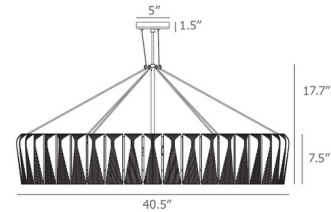

### Specifications

COLOR . . . . . Natural White Matte  
BODY FINISH . . . . . Chrome  
WATTAGE . . . . . 120W  
DIMMER . . . . . Standard 120V  
DIMENSIONS . . . . . 28"W x 7.5"H  
BULB NOT INCLUDED . . . . . 3 x A19/Medium (E26)/40W/120V Incandescent  
OTHER BULB OPTIONS . . . . . 3 x A19/Medium (E26)/120V LED  
COUNTRY OF ORIGIN . . . . . United Kingdom

### Technical Information

PRODUCT DIMENSIONS . . . . . Adjustable Cable Length: 98"

CLICK TO VIEW PRODUCT

Notes: