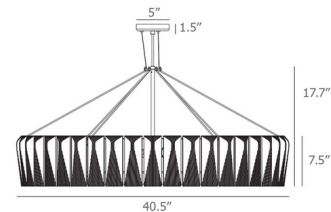

### Specifications

COLOR . . . . . Natural White Matte  
BODY FINISH . . . . . Chrome  
WATTAGE . . . . . 120W  
DIMMER . . . . . Standard 120V  
DIMENSIONS . . . . . 28"W x 7.5"H  
BULB NOT INCLUDED . . . . . 3 x A19/Medium (E26)/40W/120V Incandescent  
OTHER BULB OPTIONS . . . . . 3 x A19/Medium (E26)/120V LED  
COUNTRY OF ORIGIN . . . . . United Kingdom

### Technical Information

PRODUCT DIMENSIONS . . . . . Adjustable Cable Length: 98"

CLICK TO VIEW PRODUCT

Notes: