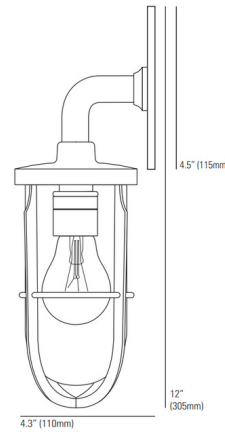

Specifications

COLOR	Frosted
BODY FINISH	Polished Brass
WATTAGE	60W
DIMMER	Standard 120V
DIMENSIONS	4.3"W x 12"H x 4.3"D
BULB NOT INCLUDED	1 x A19/Medium (E26)/60W/120V Incandescent
OTHER BULB OPTIONS	1 x A19/Medium (E26)/120V LED
COUNTRY OF ORIGIN	United Kingdom

Technical Information

PRODUCT DIMENSIONS Backplate: 4.5" Dia

CLICK TO VIEW PRODUCT

Notes: