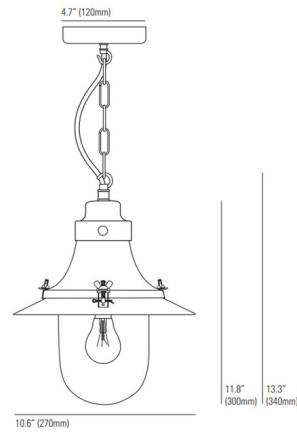

Lightology

lightology.com
866-954-4489
07-07-26

Project: _____

Company: _____

Location: _____ Fixture Type: _____

SPEC #: **OBT1085148**

Approved On: _____ Approved By: _____

Ships Decklight Pendant By Original BTC

Description

The Ships Decklight Pendant brings a stunning marine styled vibe to your interior space. The glass shade is topped by a cap with a nut and screw for easy re-lamping. Includes a 71 inch cable.

Shown in weathered copper / opal

Specifications

| | |
|--------------------|---|
| COLOR | Opal |
| BODY FINISH | Weathered Copper |
| WATTAGE | 100W |
| DIMMER | Standard 120V |
| DIMENSIONS | 10.6"W x 11.8"H |
| BULB NOT INCLUDED | 1 x A19/Medium (E26)/100W/120V Incandescent |
| OTHER BULB OPTIONS | 1 x A19/Medium (E26)/120V LED |
| COUNTRY OF ORIGIN | United Kingdom |

Technical Information

PRODUCT DIMENSIONS Adjustable Chain Length: 59"

CLICK TO VIEW PRODUCT

Notes: