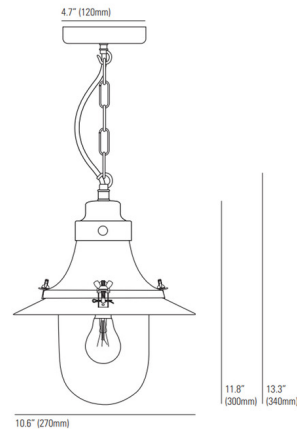

Lightology

lightology.com
866-954-4489
04-28-26

Project: _____

Company: _____

Location: _____ Fixture Type: _____

SPEC #: **OBT1085148**

Approved On: _____ Approved By: _____

Ships Decklight Pendant By Original BTC

Description

The Ships Decklight Pendant brings a stunning marine styled vibe to your interior space. The glass shade is topped by a cap with a nut and screw for easy re-lamping. Includes a 71 inch cable.

Shown in weathered copper / opal

Specifications

COLOR	Opal
BODY FINISH	Weathered Copper
WATTAGE	100W
DIMMER	Standard 120V
DIMENSIONS	10.6"W x 11.8"H
BULB NOT INCLUDED	1 x A19/Medium (E26)/100W/120V Incandescent
OTHER BULB OPTIONS	1 x A19/Medium (E26)/120V LED
COUNTRY OF ORIGIN	United Kingdom

Technical Information

PRODUCT DIMENSIONS Adjustable Chain Length: 59"

CLICK TO VIEW PRODUCT

Notes: