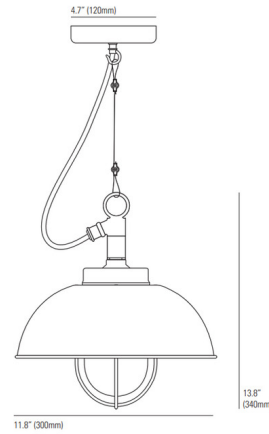

Lightology

lightology.com
866-954-4489
04-25-26

Project: _____

Company: _____

Location: _____ Fixture Type: _____

SPEC #: **OBT1085153**

Approved On: _____ Approved By: _____

Shipyards Outdoor Pendant By Original BTC

Description

The Shipyards Outdoor Pendant brings a clean classic look to your exterior space. The glass diffuser is accented with a cage that adds a hint of industrialism to your area. Includes a 71 inch cable.

Shown in galvanized silver / clear

Specifications

COLOR	Clear
BODY FINISH	Galvanized Silver
WATTAGE	60W
DIMMER	Standard 120V
DIMENSIONS	73"L x 11.75"W x 13.5"H
BULB NOT INCLUDED	1 x A19/Medium (E26)/60W/120V Incandescent
OTHER BULB OPTIONS	1 x A19/Medium (E26)/120V LED
COUNTRY OF ORIGIN	United Kingdom