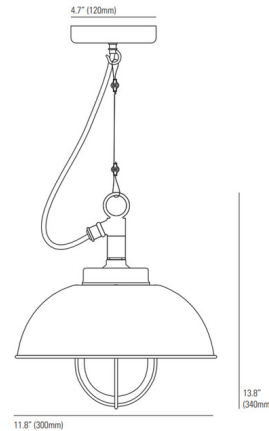

Lightology

lightology.com
866-954-4489
07-08-26

Project: _____

Company: _____

Location: _____ Fixture Type: _____

SPEC #: **OBT1085153**

Approved On: _____ Approved By: _____

Shipyards Outdoor Pendant By Original BTC

Description

The Shipyards Outdoor Pendant brings a clean classic look to your exterior space. The glass diffuser is accented with a cage that adds a hint of industrialism to your area. Includes a 71 inch cable.

Shown in galvanized silver / clear

Specifications

COLOR	Clear
BODY FINISH	Galvanized Silver
WATTAGE	60W
DIMMER	Standard 120V
DIMENSIONS	73"L x 11.75"W x 13.5"H
BULB NOT INCLUDED	1 x A19/Medium (E26)/60W/120V Incandescent
OTHER BULB OPTIONS	1 x A19/Medium (E26)/120V LED
COUNTRY OF ORIGIN	United Kingdom