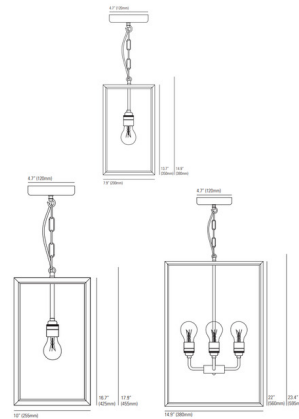

Lightology

lightology.com
866-954-4489
07-08-26

Project: _____

Company: _____

Location: _____ Fixture Type: _____

SPEC #: **OBT1085157**

Approved On: _____ Approved By: _____

Square Pendant By Original BTC

Description

The Square Pendant brings a clean airy feel to your interior space with it's traditional lantern design. The glass panes and complemented by a smooth clean frame. Available in three sizes. Includes a 70 inch cable.

Shown in weathered brass / clear

Specifications

COLOR	Clear
BODY FINISH	Weathered Brass
WATTAGE	240W
DIMMER	Standard 120V
DIMENSIONS	15"W x 23.4"H
BULB NOT INCLUDED	4 x Edison/Medium (E26)/60W/120V Incandescent
OTHER BULB OPTIONS	4 x A19/Medium (E26)/120V Incandescent 4 x A19/Medium (E26)/120V LED 4 x Edison/Medium (E26)/120V LED
COUNTRY OF ORIGIN	United Kingdom