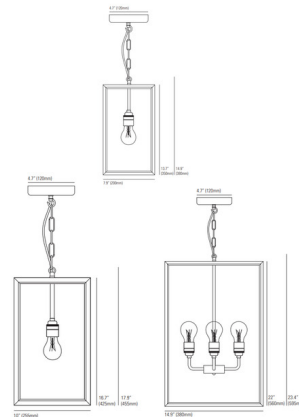

## Square Pendant By Original BTC

### Description

The Square Pendant brings a clean airy feel to your interior space with its traditional lantern design. The glass panes and complemented by a smooth clean frame. Available in three sizes. Includes a 70 inch cable.

### Specifications

COLOR	Clear
BODY FINISH	Weathered Brass
WATTAGE	240W
DIMMER	Standard 120V
DIMENSIONS	15"W x 23.4"H
BULB NOT INCLUDED	4 x Edison/Medium (E26)/60W/120V Incandescent
OTHER BULB OPTIONS	4 x A19/Medium (E26)/120V Incandescent 4 x A19/Medium (E26)/120V LED 4 x Edison/Medium (E26)/120V LED
COUNTRY OF ORIGIN	United Kingdom