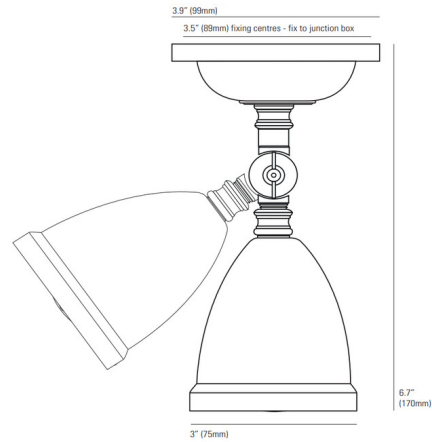

Lightology

lightology.com
866-954-4489
07-07-26

Project: _____

Company: _____

Location: _____ Fixture Type: _____

SPEC #: **OBT1085163**

Approved On: _____ Approved By: _____

Spotlight Wall Sconce By Original BTC

Description

The Spotlight Wall Sconce brings a clean simple look to your interior space. The adjustable head directs a warm spot of light exactly where you need it.

Shown in weathered bronze

Specifications

COLOR	N/A
BODY FINISH	Weathered Bronze
WATTAGE	35W
DIMMER	Standard 120V
DIMENSIONS	3"W x 3.9"H x 6.7"D
BULB NOT INCLUDED	1 x PAR16/GU10/35W/120V Halogen
OTHER BULB OPTIONS	1 x PAR16/GU10/120V LED
COUNTRY OF ORIGIN	United Kingdom