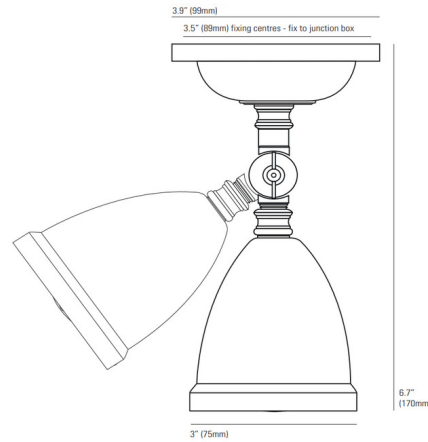

By Original BTC

Description

The Spotlight Wall Sconce brings a clean simple look to your interior space. The adjustable head directs a warm spot of light exactly where you need it.

Shown in weathered bronze

Specifications

COLOR	N/A
BODY FINISH	Weathered Bronze
WATTAGE	35W
DIMMER	Standard 120V
DIMENSIONS	3"W x 3.9"H x 6.7"D
BULB NOT INCLUDED	1 x PAR16/GU10/35W/120V Halogen
OTHER BULB OPTIONS	1 x PAR16/GU10/120V LED
COUNTRY OF ORIGIN	United Kingdom