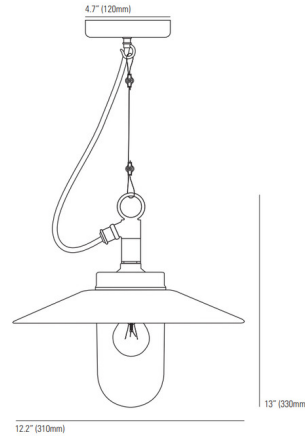

Lightology

lightology.com
866-954-4489
04-28-26

Project: _____

Company: _____

Location: _____ Fixture Type: _____

SPEC #: **OBT1085180**

Approved On: _____ Approved By: _____

Well Visor Indoor / Outdoor Pendant By Original BTC

Description

The Well Visor Indoor/Outdoor Pendant brings a rustic industrial look to your space. Made to resemble a spigot, it features a brass loop and cable entry.

Shown in galvanized / clear

Specifications

COLOR	Clear
BODY FINISH	Galvanized
WATTAGE	60W
DIMMER	Standard 120V
DIMENSIONS	12.2\"/>
BULB NOT INCLUDED	1 x A19/Medium (E26)/60W/120V Incandescent
OTHER BULB OPTIONS	1 x A19/Medium (E26)/120V LED
COUNTRY OF ORIGIN	United Kingdom

Technical Information

PRODUCT DIMENSIONS	Adjustable Cable Length: 71"
--------------------	------------------------------

CLICK TO VIEW PRODUCT

Notes: