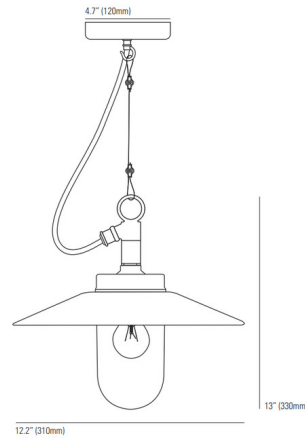

### Description

The Well Visor Indoor/Outdoor Pendant brings a rustic industrial look to your space. Made to resemble a spigot, it features a brass loop and cable entry.

Shown in galvanized / clear

### Specifications

COLOR	Clear
BODY FINISH	Galvanized
WATTAGE	60W
DIMMER	Standard 120V
DIMENSIONS	12.2\"W x 13\"H
BULB NOT INCLUDED	1 x A19/Medium (E26)/60W/120V Incandescent
OTHER BULB OPTIONS	1 x A19/Medium (E26)/120V LED
COUNTRY OF ORIGIN	United Kingdom

### Technical Information

PRODUCT DIMENSIONS	Adjustable Cable Length: 71"
--------------------	------------------------------

CLICK TO VIEW PRODUCT

Notes: