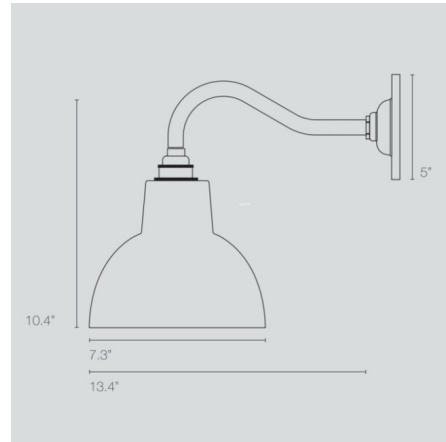

By Original BTC

Description

The Glass York Wall Sconce is inspired by Davey's traditional spun reflectors. The blown glass dome shaped shade reflects light beautifully across your room.

Shown in weathered brass / opal

Specifications

COLOR	Opal
BODY FINISH	Weathered Brass
WATTAGE	60W
DIMMER	Standard 120V
DIMENSIONS	7.3"W x 10.4"H x 13.4"D
BULB NOT INCLUDED	1 x Edison/Medium (E26)/60W/120V Incandescent
OTHER BULB OPTIONS	1 x A19/Medium (E26)/120V Incandescent 1 x A19/Medium (E26)/120V LED 1 x Edison/Medium (E26)/120V LED
COUNTRY OF ORIGIN	United Kingdom