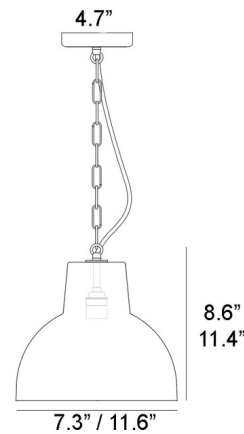

### Specifications

COLOR	Clear
BODY FINISH	Weathered Brass
WATTAGE	60W
DIMMER	Standard 120V
DIMENSIONS	11.6"W x 11.4"H
BULB NOT INCLUDED	1 x Edison/Medium (E26)/60W/120V Incandescent
OTHER BULB OPTIONS	1 x A19/Medium (E26)/120V Incandescent 1 x A19/Medium (E26)/120V LED 1 x Edison/Medium (E26)/120V LED
COUNTRY OF ORIGIN	United Kingdom