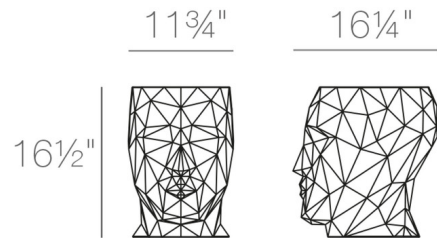

Shown in black

Specifications

COLOR	N/A
BODY FINISH	Black
WATTAGE	N/A
DIMMER	N/A
DIMENSIONS	11.75"W x 16.5"H x 16.25"D
BULB	N/A
COUNTRY OF ORIGIN	Spain

CLICK TO VIEW PRODUCT

Notes: