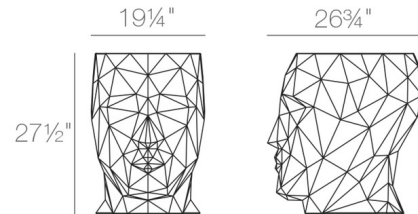

### Specifications

COLOR	Ice
BODY FINISH	N/A
WATTAGE	N/A
DIMMER	Included
DIMENSIONS	19.25"W x 27.5"H x 26.75"D
INTEGRATED LED MODULE	N/A
COUNTRY OF ORIGIN	Spain

CLICK TO VIEW PRODUCT

Notes: