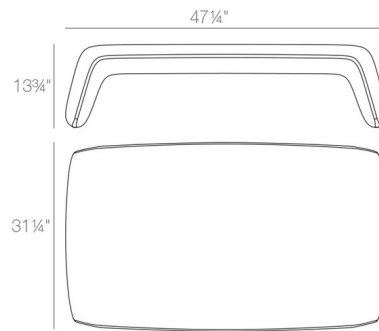

Description

Add a staple piece to your living room space with the Blow Coffee Table. Made from 100% recyclable material, this coffee table is a great way to add depth to your favorite outdoor space. The crisp white finish make it well-suited to thrive in a contemporary design scheme.

Specifications

COLOR	N/A
BODY FINISH	White
WATTAGE	N/A
DIMMER	N/A
DIMENSIONS	47.25"W x 13.75"H x 31.25"D
BULB	N/A
COUNTRY OF ORIGIN	Spain

Shown in white

CLICK TO VIEW PRODUCT

Notes: