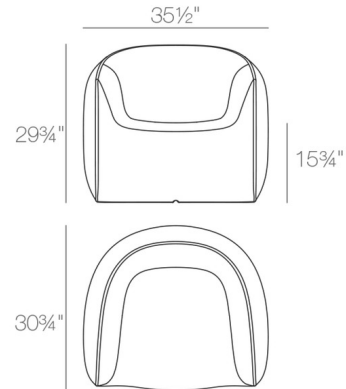

Shown in white

Specifications

COLOR	N/A
BODY FINISH	White
WATTAGE	N/A
DIMMER	N/A
DIMENSIONS	35.5"W x 29.75"H x 30.75"D
BULB	N/A
COUNTRY OF ORIGIN	Spain

CLICK TO VIEW PRODUCT

Notes: