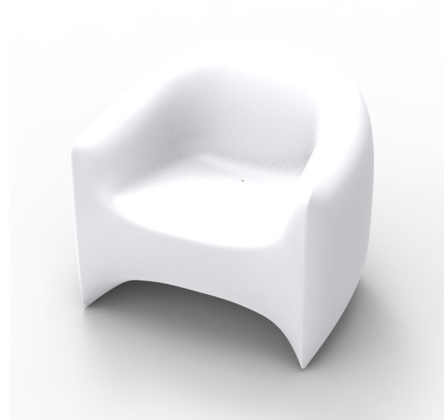

Lightology

lightology.com
866-954-4489
04-22-26

Project: _____

Company: _____

Location: _____ Fixture Type: _____

SPEC #: **VND1085287**

Approved On: _____ Approved By: _____

Blow Outdoor Lounge Chair By Vondom

Description

Get more out of your rest and relaxation time with the Blow Lounge Chair. Ultra comfortable with a crisp design, this lounge chair adds depth and style to any outdoor space. Made from 100% recyclable material, this furniture piece combines eco-friendly material with a stylish vision.

Shown in white

Specifications

COLOR	N/A
BODY FINISH	White
WATTAGE	N/A
DIMMER	N/A
DIMENSIONS	35.5"W x 29.75"H x 30.75"D
BULB	N/A
COUNTRY OF ORIGIN	Spain

CLICK TO VIEW PRODUCT

Notes: