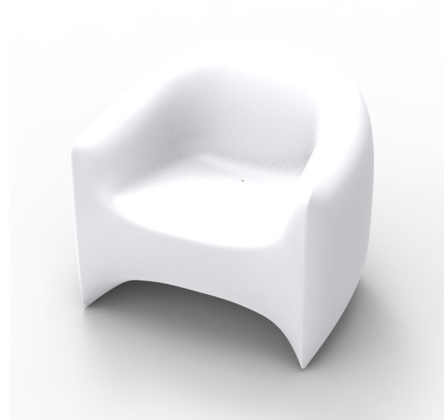

Lightology

lightology.com
866-954-4489
06-30-26

Project: _____

Company: _____

Location: _____ Fixture Type: _____

SPEC #: **VND1085287**

Approved On: _____ Approved By: _____

Blow Outdoor Lounge Chair By Vondom

Description

Get more out of your rest and relaxation time with the Blow Lounge Chair. Ultra comfortable with a crisp design, this lounge chair adds depth and style to any outdoor space. Made from 100% recyclable material, this furniture piece combines eco-friendly material with a stylish vision.

Shown in white

Specifications

COLOR	N/A
BODY FINISH	White
WATTAGE	N/A
DIMMER	N/A
DIMENSIONS	35.5"W x 29.75"H x 30.75"D
BULB	N/A
COUNTRY OF ORIGIN	Spain

CLICK TO VIEW PRODUCT

Notes: