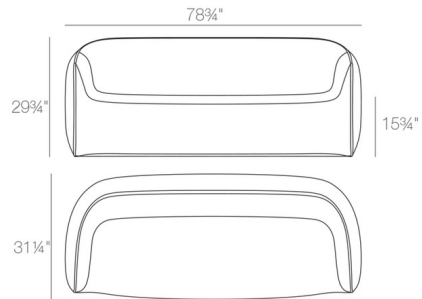

Description

Get more out of your rest and relaxation time with the Blow Sofa. Ultra comfortable with a crisp design, this sofa couch adds depth and style to any outdoor space. Made from 100% recyclable material, this furniture piece combines eco-friendly material with a stylish vision.

Shown in white

Specifications

COLOR	N/A
BODY FINISH	White
WATTAGE	N/A
DIMMER	N/A
DIMENSIONS	78.75"W x 29.75"H x 31.25"D
BULB	N/A
COUNTRY OF ORIGIN	Spain

CLICK TO VIEW PRODUCT

Notes: