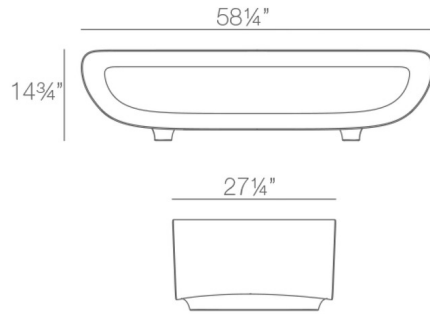

By Vondom

Description

Tie together the look and feel of your space with the Bum-Bum Coffee Table. Made from 100% recyclable and shock-resistant material, this coffee table is a top-notch complimentary furniture piece. This coffee table can be used indoors/outdoors and will add new depth to any space.

Shown in anthracite

Specifications

COLOR	N/A
BODY FINISH	Anthracite
WATTAGE	N/A
DIMMER	N/A
DIMENSIONS	58.25"L x 27.25"W x 14.75"H
BULB	N/A
COUNTRY OF ORIGIN	Spain

CLICK TO VIEW PRODUCT

Notes: