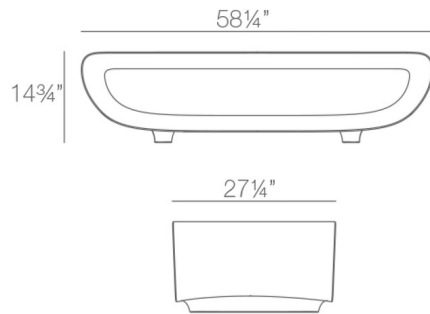

## Bum-Bum Coffee Table

By Vondom

### Specifications

COLOR	N/A
BODY FINISH	Anthracite
WATTAGE	N/A
DIMMER	N/A
DIMENSIONS	58.25"L x 27.25"W x 14.75"H
BULB	N/A
COUNTRY OF ORIGIN	Spain

CLICK TO VIEW PRODUCT

Notes: