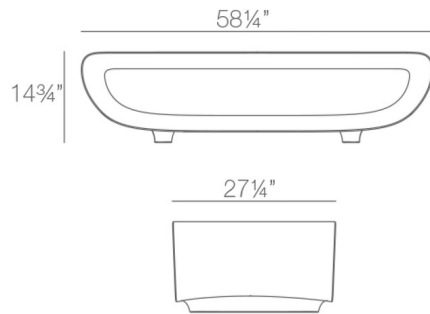

## Bum-Bum Coffee Table

By Vondom

### Specifications

COLOR	N/A
BODY FINISH	Ecru
WATTAGE	N/A
DIMMER	N/A
DIMENSIONS	58.25"L x 27.25"W x 14.75"H
BULB	N/A
COUNTRY OF ORIGIN	Spain

CLICK TO VIEW PRODUCT

Notes: