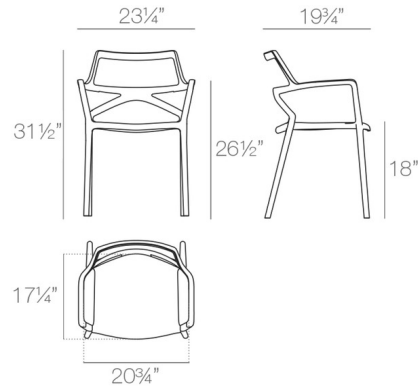

By Vondom

Description

Improve the look and feel of your space with the Delta Armchair. These armchairs are made from 100% recyclable, shock-resistant material and are well-suited for indoor/outdoor use. The lightweight design and stackability make it easy to move and later store these chairs. Sold as a set of 4.

Specifications

COLOR	N/A
BODY FINISH	Black
WATTAGE	N/A
DIMMER	N/A
DIMENSIONS	23.25"W x 31.5"H x 19.75"D
BULB	N/A
COUNTRY OF ORIGIN	Spain

Notes:

Shown in black

CLICK TO VIEW PRODUCT