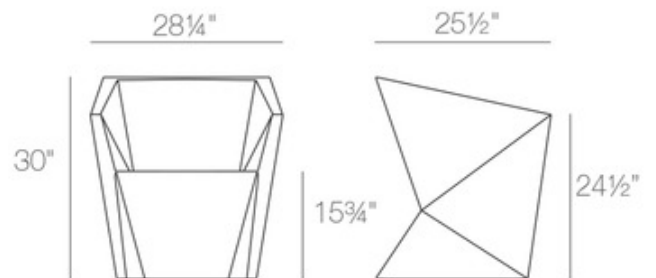

**DESIGNER**

Ramon Esteve

**BRAND**

Vondom

**DESCRIPTION**

Make your space more stylish and suited for comfort with the Faz Full Armchair. This versatile indoor/outdoor chair is made of polyethylene resin by rotational molding, resulting in a lightweight design. This armchair is comfortable and versatile enough for use in and outside of the home.

*Shown in: White*

<b>COLOR</b>	N/A
<b>BODY FINISH</b>	White
<b>WATTAGE</b>	N/A
<b>DIMMER</b>	N/A
<b>DIMENSIONS</b>	28.25"W x 30"H x 25.5"D
<b>LAMP</b>	N/A

**SPEC #**

VND1085310

COMPANY

PROJECT

FIXTURE TYPE

APPROVED BY