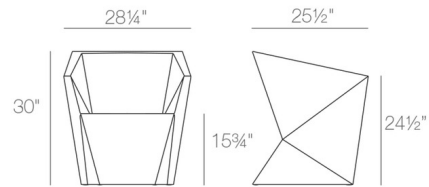

### Specifications

COLOR	N/A
BODY FINISH	White
WATTAGE	N/A
DIMMER	N/A
DIMENSIONS	28.25"W x 30"H x 25.5"D
BULB	N/A
COUNTRY OF ORIGIN	Spain

CLICK TO VIEW PRODUCT

Notes: