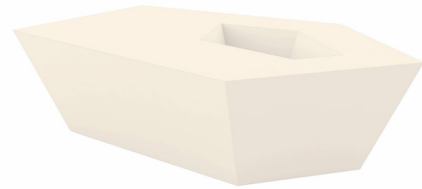

Lightology

lightology.com
866-954-4489
07-01-26

Project: _____

Company: _____

Location: _____ Fixture Type: _____

SPEC #: **VND1085320**

Approved On: _____ Approved By: _____

Faz Coffee Table By Vondom

Description

Kick back, relax and enjoy your coffee time with the Faz Coffee Table. This sleek indoor/outdoor coffee table is made from 100% recyclable material and sports a sleek, lightweight design. This table is a great accent furniture piece to tie together the look of a living room or sun room.

Shown in ecru

Specifications

COLOR	N/A
BODY FINISH	Ecru
WATTAGE	N/A
DIMMER	N/A
DIMENSIONS	33.5"W x 12.5"H x 41.25"D
BULB	N/A
COUNTRY OF ORIGIN	Spain

CLICK TO VIEW PRODUCT

Notes: