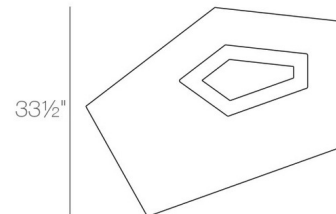

Description

Kick back, relax and enjoy your coffee time with the Faz Coffee Table. This sleek indoor/outdoor coffee table is made from 100% recyclable material and sports a sleek, lightweight design. This table is a great accent furniture piece to tie together the look of a living room or sun room.

Shown in ecru

Specifications

COLOR	N/A
BODY FINISH	Ecru
WATTAGE	N/A
DIMMER	N/A
DIMENSIONS	33.5"W x 12.5"H x 41.25"D
BULB	N/A
COUNTRY OF ORIGIN	Spain

CLICK TO VIEW PRODUCT

Notes: