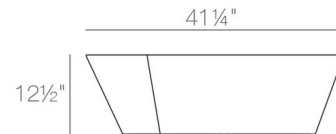

Shown in ecru

Specifications

COLOR	N/A
BODY FINISH	Ecru
WATTAGE	N/A
DIMMER	N/A
DIMENSIONS	33.5"W x 12.5"H x 41.25"D
BULB	N/A
COUNTRY OF ORIGIN	Spain

CLICK TO VIEW PRODUCT

Notes: