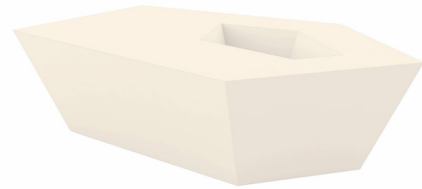

Lightology

lightology.com
866-954-4489
04-22-26

Project: _____

Company: _____

Location: _____ Fixture Type: _____

SPEC #: **VND1085320**

Approved On: _____ Approved By: _____

Faz Coffee Table By Vondom

Description

Kick back, relax and enjoy your coffee time with the Faz Coffee Table. This sleek indoor/outdoor coffee table is made from 100% recyclable material and sports a sleek, lightweight design. This table is a great accent furniture piece to tie together the look of a living room or sun room.

Shown in ecru

Specifications

COLOR	N/A
BODY FINISH	Ecru
WATTAGE	N/A
DIMMER	N/A
DIMENSIONS	33.5"W x 12.5"H x 41.25"D
BULB	N/A
COUNTRY OF ORIGIN	Spain

CLICK TO VIEW PRODUCT

Notes: