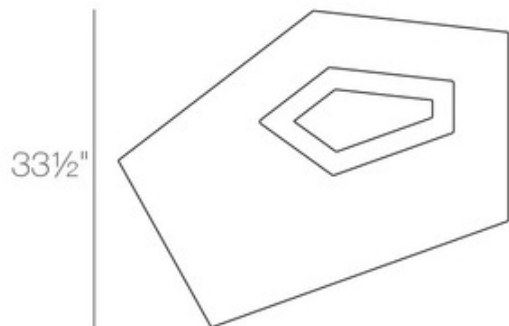

**DESIGNER**

Ramon Esteve

**BRAND**

Vondom

**DESCRIPTION**

Kick back, relax and enjoy your coffee time with the Faz Coffee Table. This sleek indoor/outdoor coffee table is made from 100% recyclable material and sports a sleek, lightweight design. This table is a great accent furniture piece to tie together the look of a living room or sun room.

*Shown in: Ecrú*

|                    |                           |
|--------------------|---------------------------|
| <b>COLOR</b>       | N/A                       |
| <b>BODY FINISH</b> | Ecrú                      |
| <b>WATTAGE</b>     | N/A                       |
| <b>DIMMER</b>      | N/A                       |
| <b>DIMENSIONS</b>  | 33.5"W x 12.5"H x 41.25"D |
| <b>LAMP</b>        | N/A                       |