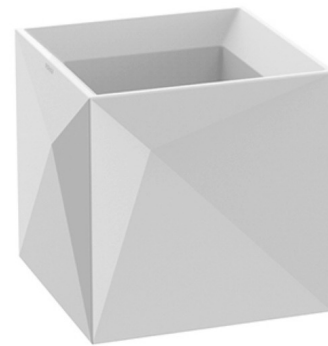

## Faz Cube Planter

By Vondom

### Description

Effortlessly showcase your favorite flowers, herbs, vegetables and house plants in the Faz Cube Planter. Made of rich polyethylene resin with a lightweight design, this planter can be used in both an indoors or outdoors setting. Use this highly-versatile planter to show off your green thumbs all year round.

Shown in white

### Specifications

COLOR	N/A
BODY FINISH	White
WATTAGE	N/A
DIMMER	N/A
DIMENSIONS	15.75"W x 15.75"H x 15.75"D
BULB	N/A
COUNTRY OF ORIGIN	Spain

CLICK TO VIEW PRODUCT

Notes: