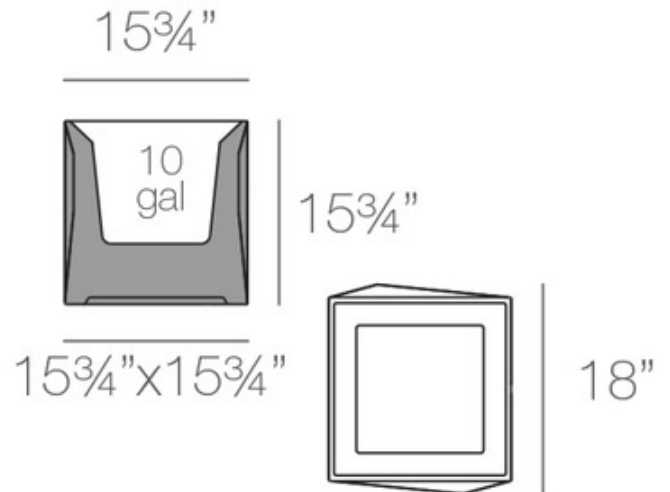

DESIGNER

Ramon Esteve

BRAND

Vondom

DESCRIPTION

Effortlessly showcase your favorite flowers, herbs, vegetables and house plants in the Faz Cube Planter. Made of rich polyethylene resin with a lightweight design, this planter can be used in both an indoors or outdoors setting. Use this highly-versatile planter to show off your green thumbs all year round.

Shown in: White

SHADE COLOR	N/A
BODY FINISH	White
WATTAGE	N/A
DIMMER	N/A
DIMENSIONS	15.75"W x 15.75"H x 15.75"D
LAMP	N/A

SPEC #

VND1085324

COMPANY

PROJECT

FIXTURE TYPE

APPROVED BY