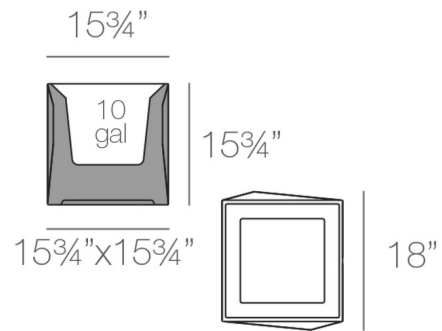

## Faz Cube Planter

By Vondom

### Specifications

COLOR	N/A
BODY FINISH	White
WATTAGE	N/A
DIMMER	N/A
DIMENSIONS	15.75"W x 15.75"H x 15.75"D
BULB	N/A
COUNTRY OF ORIGIN	Spain

CLICK TO VIEW PRODUCT

Notes: