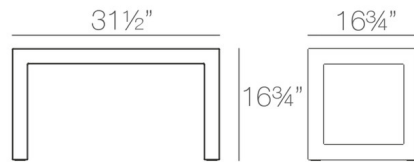

Shown in white

Specifications

COLOR	N/A
BODY FINISH	White
WATTAGE	N/A
DIMMER	N/A
DIMENSIONS	31.5"L x 16.75"W x 16.75"H
BULB	N/A
COUNTRY OF ORIGIN	Spain

CLICK TO VIEW PRODUCT

Notes: