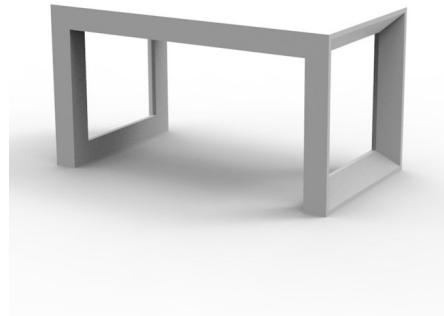

Lightology

lightology.com
866-954-4489
04-22-26

Project: _____

Company: _____

Location: _____ Fixture Type: _____

SPEC #: **VND1085339**

Approved On: _____ Approved By: _____

Frame Outdoor Bench

By Vondom

Description

Upgrade the look of any indoor/outdoor space with the Frame Bench. This portable bench is made of polyethylene resin by rotational molding and is 100% recyclable. This lightweight, versatile bench can be used in an indoor space or outdoor patio space.

Shown in white

Specifications

COLOR	N/A
BODY FINISH	White
WATTAGE	N/A
DIMMER	N/A
DIMENSIONS	31.5"L x 16.75"W x 16.75"H
BULB	N/A
COUNTRY OF ORIGIN	Spain

CLICK TO VIEW PRODUCT

Notes: