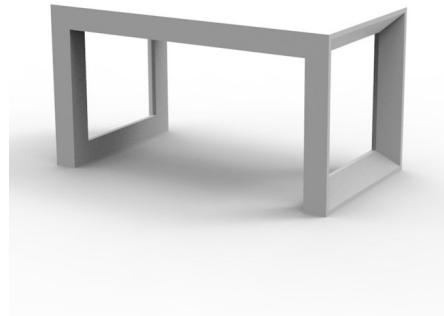

Lightology

lightology.com
866-954-4489
07-06-26

Project: _____

Company: _____

Location: _____ Fixture Type: _____

SPEC #: **VND1085339**

Approved On: _____ Approved By: _____

Frame Outdoor Bench

By Vondom

Description

Upgrade the look of any indoor/outdoor space with the Frame Bench. This portable bench is made of polyethylene resin by rotational molding and is 100% recyclable. This lightweight, versatile bench can be used in an indoor space or outdoor patio space.

Shown in white

Specifications

COLOR	N/A
BODY FINISH	White
WATTAGE	N/A
DIMMER	N/A
DIMENSIONS	31.5"L x 16.75"W x 16.75"H
BULB	N/A
COUNTRY OF ORIGIN	Spain

CLICK TO VIEW PRODUCT

Notes: