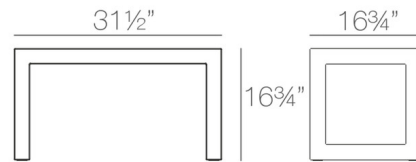

Shown in white

Specifications

COLOR	N/A
BODY FINISH	White
WATTAGE	N/A
DIMMER	N/A
DIMENSIONS	31.5"L x 16.75"W x 16.75"H
BULB	N/A
COUNTRY OF ORIGIN	Spain

CLICK TO VIEW PRODUCT

Notes: