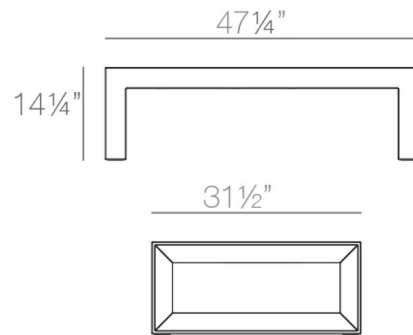

By Vondom

Description

Tie together the look and feel of your space with the Frame Coffee Table. Made from 100% recyclable and shock-resistant material, this coffee table is a top-notch complimentary furniture piece. This coffee table can be used indoors/outdoors and will add a distinct flair to any space that it inhabits.

Shown in white

Specifications

COLOR	N/A
BODY FINISH	White
WATTAGE	N/A
DIMMER	N/A
DIMENSIONS	47.25"L x 31.5"W x 14.25"H
BULB	N/A
COUNTRY OF ORIGIN	Spain

CLICK TO VIEW PRODUCT

Notes: