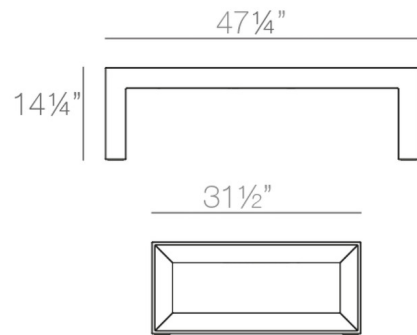

By Vondom

Description

Tie together the look and feel of your space with the Frame Coffee Table. Made from 100% recyclable and shock-resistant material, this coffee table is a top-notch complimentary furniture piece. This coffee table can be used indoors/outdoors and will add a distinct flair to any space that it inhabits.

Shown in white

Specifications

COLOR	N/A
BODY FINISH	White
WATTAGE	N/A
DIMMER	N/A
DIMENSIONS	47.25"L x 31.5"W x 14.25"H
BULB	N/A
COUNTRY OF ORIGIN	Spain

CLICK TO VIEW PRODUCT

Notes: