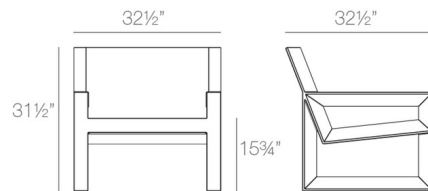

Description

Take your relaxation to new heights with the Frame Lounge Chair. This highly-versatile chair is made of Polyethylene Resin by rotational molding and is 100% recyclable. This lightweight, indoor/outdoor lounge chair is an excellent spot to soak up some rays and fully immerse in the relaxation experience.

Shown in white

Specifications

COLOR	N/A
BODY FINISH	White
WATTAGE	N/A
DIMMER	N/A
DIMENSIONS	32.5"W x 31.5"H x 32.5"D
BULB	N/A
COUNTRY OF ORIGIN	Spain

CLICK TO VIEW PRODUCT

Notes: