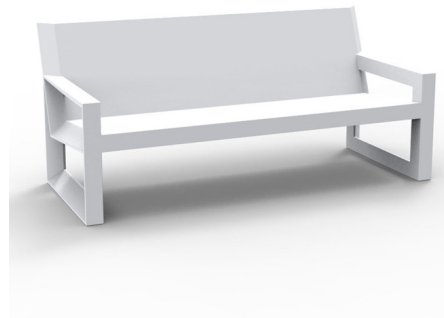

Lightology

lightology.com
866-954-4489
04-05-26

Project: _____

Company: _____

Location: _____ Fixture Type: _____

SPEC #: **VND1085342**

Approved On: _____ Approved By: _____

Frame Outdoor Sofa

By Vondom

Description

Make relaxation a priority again with the Frame Sofa. This sleek sofa is made of Polyethylene Resin by rotational molding and is 100% recyclable. This shock-resistant, lightweight sofa even features soft, leather-like Polyester Fabric that makes it well-suited for indoor or outdoor use.

Shown in white

Specifications

COLOR	N/A
BODY FINISH	White
WATTAGE	N/A
DIMMER	N/A
DIMENSIONS	70.75"W x 31.5"H x 32.25"D
BULB	N/A
COUNTRY OF ORIGIN	Spain

CLICK TO VIEW PRODUCT

Notes: