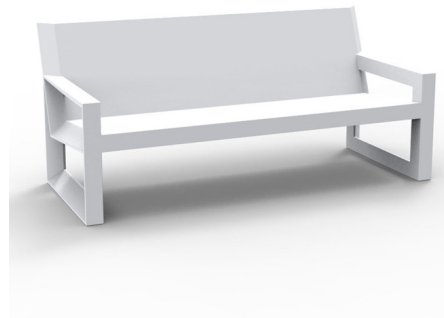

Lightology

lightology.com
866-954-4489
06-04-26

Project: _____

Company: _____

Location: _____ Fixture Type: _____

SPEC #: **VND1085342**

Approved On: _____ Approved By: _____

Frame Outdoor Sofa

By Vondom

Description

Make relaxation a priority again with the Frame Sofa. This sleek sofa is made of Polyethylene Resin by rotational molding and is 100% recyclable. This shock-resistant, lightweight sofa even features soft, leather-like Polyester Fabric that makes it well-suited for indoor or outdoor use.

Shown in white

Specifications

COLOR	N/A
BODY FINISH	White
WATTAGE	N/A
DIMMER	N/A
DIMENSIONS	70.75"W x 31.5"H x 32.25"D
BULB	N/A
COUNTRY OF ORIGIN	Spain

CLICK TO VIEW PRODUCT

Notes: