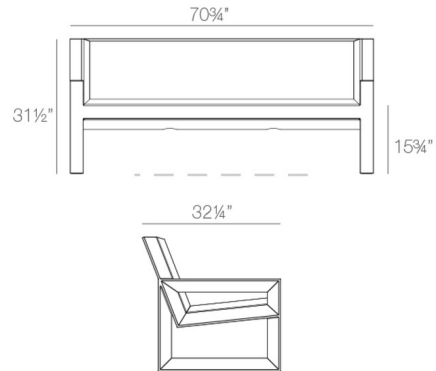

By Vondom

Description

Make relaxation a priority again with the Frame Sofa. This sleek sofa is made of Polyethylene Resin by rotational molding and is 100% recyclable. This shock-resistant, lightweight sofa even features soft, leather-like Polyester Fabric that makes it well-suited for indoor or outdoor use.

Shown in white

Specifications

COLOR	N/A
BODY FINISH	White
WATTAGE	N/A
DIMMER	N/A
DIMENSIONS	70.75"W x 31.5"H x 32.25"D
BULB	N/A
COUNTRY OF ORIGIN	Spain

CLICK TO VIEW PRODUCT

Notes: