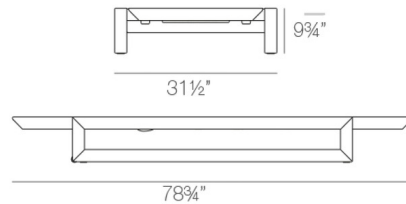

Shown in white

Specifications

COLOR	N/A
BODY FINISH	White
WATTAGE	N/A
DIMMER	N/A
DIMENSIONS	31.5"W x 9.75"H x 78.75"D
BULB	N/A
COUNTRY OF ORIGIN	Spain

CLICK TO VIEW PRODUCT

Notes: