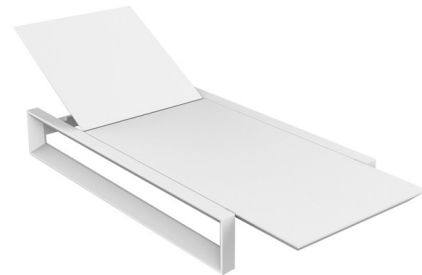

Lightology

lightology.com
866-954-4489
04-21-26

Project: _____

Company: _____

Location: _____ Fixture Type: _____

SPEC #: **VND1085343**

Approved On: _____ Approved By: _____

Frame Sun Chaise Lounger

By Vondom

Description

Make relaxation a priority again with the Frame Chaise Lounger. This sleek lounger is made of polyethylene resin by rotational molding and is 100% recyclable. This shock-resistant, lightweight lounge chair even features soft, leather-like fabric.

Shown in white

Specifications

COLOR	N/A
BODY FINISH	White
WATTAGE	N/A
DIMMER	N/A
DIMENSIONS	31.5"W x 9.75"H x 78.75"D
BULB	N/A
COUNTRY OF ORIGIN	Spain

CLICK TO VIEW PRODUCT

Notes: