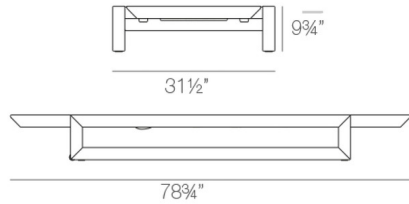

Shown in white

Specifications

COLOR	N/A
BODY FINISH	White
WATTAGE	N/A
DIMMER	N/A
DIMENSIONS	31.5"W x 9.75"H x 78.75"D
BULB	N/A
COUNTRY OF ORIGIN	Spain

CLICK TO VIEW PRODUCT

Notes: