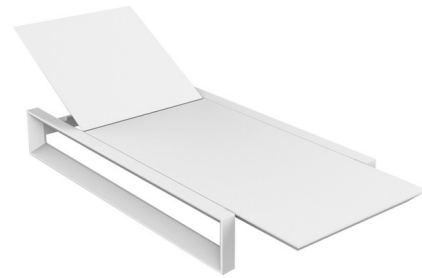

Lightology

lightology.com
866-954-4489
07-01-26

Project: _____

Company: _____

Location: _____ Fixture Type: _____

SPEC #: **VND1085343**

Approved On: _____ Approved By: _____

Frame Sun Chaise Lounger By Vondom

Description

Make relaxation a priority again with the Frame Chaise Lounger. This sleek lounger is made of polyethylene resin by rotational molding and is 100% recyclable. This shock-resistant, lightweight lounge chair even features soft, leather-like fabric.

Shown in white

Specifications

COLOR	N/A
BODY FINISH	White
WATTAGE	N/A
DIMMER	N/A
DIMENSIONS	31.5"W x 9.75"H x 78.75"D
BULB	N/A
COUNTRY OF ORIGIN	Spain

CLICK TO VIEW PRODUCT

Notes: