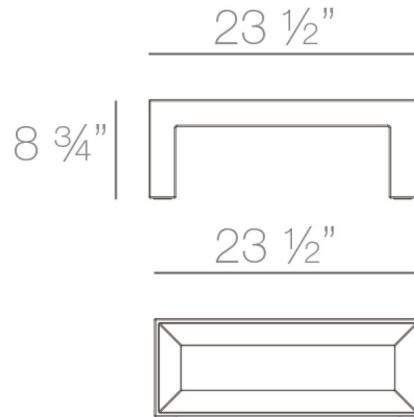

Description

This Frame Table is made from 100% recyclable material and features a shock-resistant design.

Shown in white

Specifications

COLOR	N/A
BODY FINISH	White
WATTAGE	N/A
DIMMER	N/A
DIMENSIONS	23.5"W x 8.75"H x 23.5"D
BULB	N/A
COUNTRY OF ORIGIN	Spain