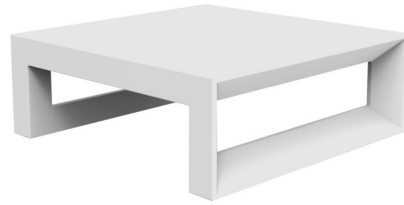

Lightology

lightology.com
866-954-4489
04-24-26

Project: _____

Company: _____

Location: _____ Fixture Type: _____

SPEC #: **VND1085344**

Approved On: _____ Approved By: _____

Frame Outdoor Table By Vondom

Description

This Frame Table is made from 100% recyclable material and features a shock-resistant design.

Shown in white

Specifications

COLOR	N/A
BODY FINISH	White
WATTAGE	N/A
DIMMER	N/A
DIMENSIONS	23.5"W x 8.75"H x 23.5"D
BULB	N/A
COUNTRY OF ORIGIN	Spain