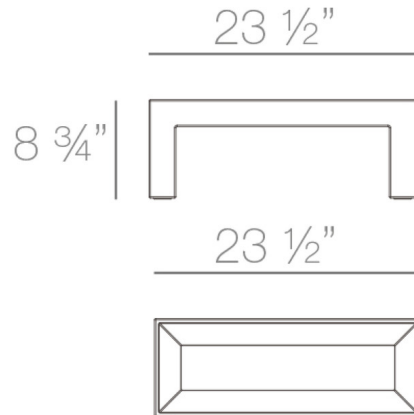

By Vondom

Description

This Frame Table is made from 100% recyclable material and features a shock-resistant design.

Shown in white

Specifications

COLOR	N/A
BODY FINISH	White
WATTAGE	N/A
DIMMER	N/A
DIMENSIONS	23.5"W x 8.75"H x 23.5"D
BULB	N/A
COUNTRY OF ORIGIN	Spain