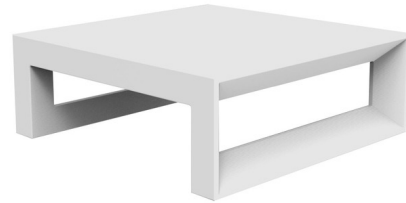

Lightology

lightology.com
866-954-4489
07-01-26

Project: _____

Company: _____

Location: _____ Fixture Type: _____

SPEC #: **VND1085344**

Approved On: _____ Approved By: _____

Frame Outdoor Table

By Vondom

Description

This Frame Table is made from 100% recyclable material and features a shock-resistant design.

Shown in white

Specifications

COLOR	N/A
BODY FINISH	White
WATTAGE	N/A
DIMMER	N/A
DIMENSIONS	23.5"W x 8.75"H x 23.5"D
BULB	N/A
COUNTRY OF ORIGIN	Spain