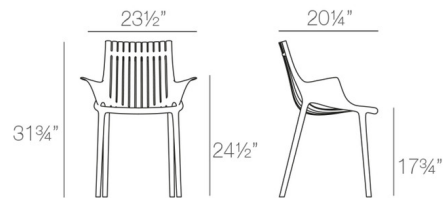

Lightology

lightology.com
866-954-4489
06-04-26

Project: _____

Company: _____

Location: _____ Fixture Type: _____

SPEC #: **VND1085348**

Approved On: _____ Approved By: _____

Ibiza Outdoor Armchair - Set of 4 By Vondom

Description

Relax in style with the Ibiza Outdoor Armchair. These portable, highly-versatile armchairs are made from Polypropylene and are reinforced with Fiberglass, combining to create a striking and stable piece of furniture. These chairs are stackable up to eight high when not in use. Use these lightweight, recyclable chairs to relax indoor or outdoor all year round. Sold as a set of 4.

Shown in black

Specifications

COLOR	N/A
BODY FINISH	Black
WATTAGE	N/A
DIMMER	N/A
DIMENSIONS	23.5"W x 31.75"H x 20.25"D
BULB	N/A
COUNTRY OF ORIGIN	Spain

Technical Information

PRODUCT DIMENSIONS Weight Capacity: 350 pounds