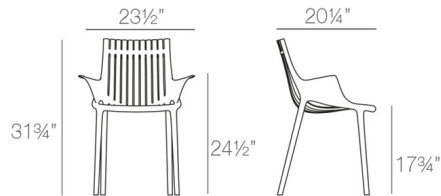

Lightology

lightology.com
866-954-4489
04-12-26

Project: _____

Company: _____

Location: _____ Fixture Type: _____

SPEC #: **VND1085348**

Approved On: _____ Approved By: _____

Ibiza Outdoor Armchair - Set of 4 By Vondom

Description

Relax in style with the Ibiza Outdoor Armchair. These portable, highly-versatile armchairs are made from Polypropylene and are reinforced with Fiberglass, combining to create a striking and stable piece of furniture. These chairs are stackable up to eight high when not in use. Use these lightweight, recyclable chairs to relax indoor or outdoor all year round. Sold as a set of 4.

Shown in black

Specifications

COLOR	N/A
BODY FINISH	Black
WATTAGE	N/A
DIMMER	N/A
DIMENSIONS	23.5"W x 31.75"H x 20.25"D
BULB	N/A
COUNTRY OF ORIGIN	Spain

Technical Information

PRODUCT DIMENSIONS Weight Capacity: 350 pounds