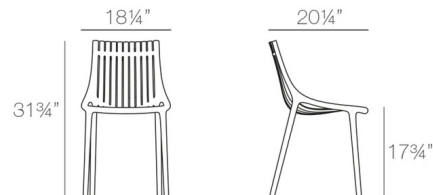

Lightology

lightology.com
866-954-4489
04-15-26

Project: _____

Company: _____

Location: _____ Fixture Type: _____

SPEC #: **VND1085351**

Approved On: _____ Approved By: _____

Ibiza Outdoor Chair - Set of 4

By Vondom

Description

Enjoy family dinners and time relaxing outdoors with the Ibiza Outdoor Chair. These chairs are made from Polypropylene and reinforced with Fiberglass, resulting in a 100% recyclable, stackable chairs. These chairs are ultra lightweight and can be used indoors or outdoors. Sold as a set of 4.

Shown in black

Specifications

COLOR	N/A
BODY FINISH	Black
WATTAGE	N/A
DIMMER	N/A
DIMENSIONS	18.25"W x 31.75"H x 20.25"D
BULB	N/A
COUNTRY OF ORIGIN	Spain

Technical Information

PRODUCT DIMENSIONS Weight Capacity: 350 pounds