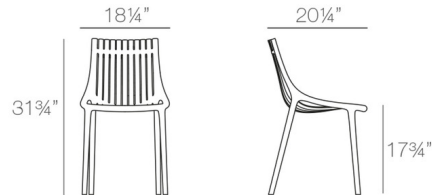

### Specifications

COLOR	N/A
BODY FINISH	Black
WATTAGE	N/A
DIMMER	N/A
DIMENSIONS	18.25"W x 31.75"H x 20.25"D
BULB	N/A
COUNTRY OF ORIGIN	Spain

### Technical Information

PRODUCT DIMENSIONS . . . . . Weight Capacity: 350 pounds

CLICK TO VIEW PRODUCT

Notes: