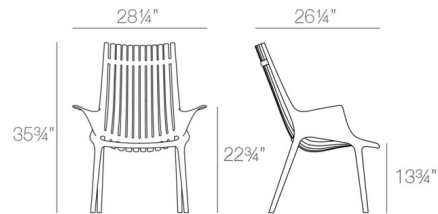

### Description

Recapture your relaxation methods with the Ibiza Lounge Chair. These lounge chairs are made from Polypropylene and reinforced with Fiberglass, resulting in a 100% recyclable, stackable chairs. These chairs are ultra lightweight and can be used indoors or outdoors. Sold as a set of 2.

### Specifications

COLOR	N/A
BODY FINISH	Black
WATTAGE	N/A
DIMMER	N/A
DIMENSIONS	28.25"W x 35.75"H x 26.25"D
BULB	N/A
COUNTRY OF ORIGIN	Spain

### Technical Information

PRODUCT DIMENSIONS	Weight Capacity: 350 pounds
--------------------	-----------------------------

CLICK TO VIEW PRODUCT

Notes: