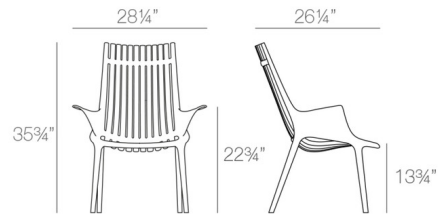

### Description

Recapture your relaxation methods with the Ibiza Lounge Chair. These lounge chairs are made from Polypropylene and reinforced with Fiberglass, resulting in a 100% recyclable, stackable chairs. These chairs are ultra lightweight and can be used indoors or outdoors. Sold as a set of 2.

### Specifications

|                   |                             |
|-------------------|-----------------------------|
| COLOR             | N/A                         |
| BODY FINISH       | Black                       |
| WATTAGE           | N/A                         |
| DIMMER            | N/A                         |
| DIMENSIONS        | 28.25"W x 35.75"H x 26.25"D |
| BULB              | N/A                         |
| COUNTRY OF ORIGIN | Spain                       |

### Technical Information

PRODUCT DIMENSIONS . . . . . Weight Capacity: 350 pounds

CLICK TO VIEW PRODUCT

Notes: