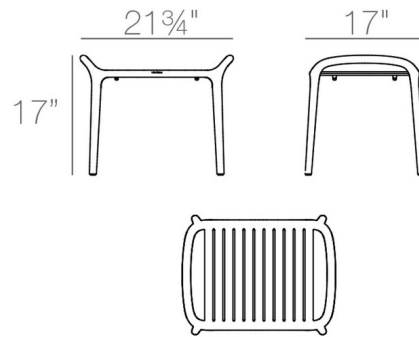

### Description

Round out the look of any indoor/outdoor space with the Ibiza Side Table. This side table is made from Polypropylene and reinforced with Fiberglass, resulting in a 100% recyclable, super sturdy side table. This side table is ultra lightweight and can be used indoors or outdoors.

### Specifications

COLOR	N/A
BODY FINISH	Black
WATTAGE	N/A
DIMMER	N/A
DIMENSIONS	21.75"W x 17"H x 17"D
BULB	N/A
COUNTRY OF ORIGIN	Spain

CLICK TO VIEW PRODUCT

Notes: