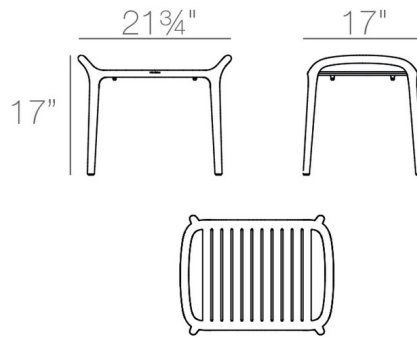

### Description

Round out the look of any indoor/outdoor space with the Ibiza Side Table. This side table is made from Polypropylene and reinforced with Fiberglass, resulting in a 100% recyclable, super sturdy side table. This side table is ultra lightweight and can be used indoors or outdoors.

### Specifications

COLOR	N/A
BODY FINISH	Ecrú
WATTAGE	N/A
DIMMER	N/A
DIMENSIONS	21.75"W x 17"H x 17"D
BULB	N/A
COUNTRY OF ORIGIN	Spain

CLICK TO VIEW PRODUCT

Notes: