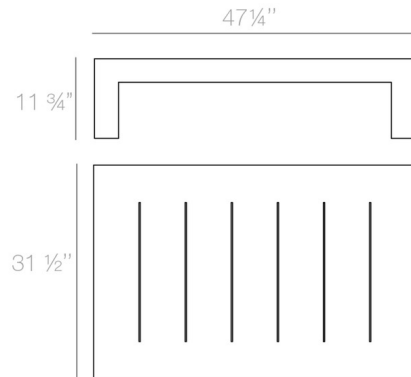

By Vondom

Description

Tie together the look of your room with the Jut Coffee Table. This sleek coffee table is made from 100% recyclable material and sports a lightweight design. This coffee table boasts a sleek white finish that allows it to thrive in a contemporary setting. Use this table in an indoor/outdoor setting.

Shown in white

Specifications

COLOR	N/A
BODY FINISH	White
WATTAGE	N/A
DIMMER	N/A
DIMENSIONS	31.5"W x 11.75"H x 47.25"D
BULB	N/A
COUNTRY OF ORIGIN	Spain

CLICK TO VIEW PRODUCT

Notes: