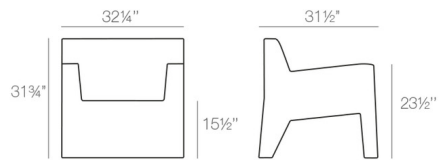

Shown in white

Specifications

COLOR	N/A
BODY FINISH	White
WATTAGE	N/A
DIMMER	N/A
DIMENSIONS	32.25"W x 31.75"H x 31.5"D
BULB	N/A
COUNTRY OF ORIGIN	Spain

Technical Information

PRODUCT DIMENSIONS Weight Capacity: 350 pounds