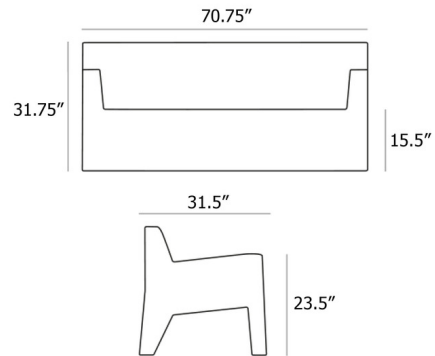

Shown in white

Specifications

COLOR	N/A
BODY FINISH	White
WATTAGE	N/A
DIMMER	N/A
DIMENSIONS	70.75"W x 31.75"H x 31.5"D
BULB	N/A
COUNTRY OF ORIGIN	Spain

Technical Information

PRODUCT DIMENSIONS Weight Capacity: 450 pounds