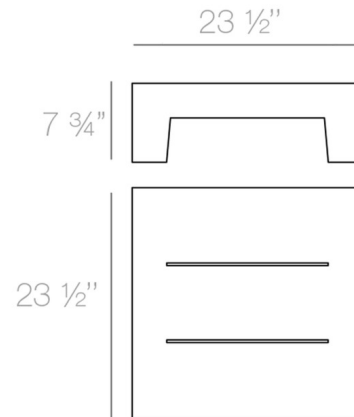

Specifications

COLOR	N/A
BODY FINISH	White
WATTAGE	N/A
DIMMER	N/A
DIMENSIONS	23.5"W x 7.75"H x 23.5"D
BULB	N/A
COUNTRY OF ORIGIN	Spain

CLICK TO VIEW PRODUCT

Notes: