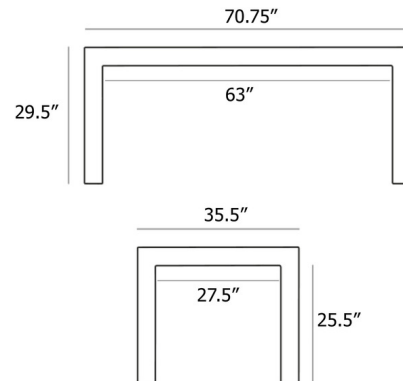

Shown in white

Specifications

COLOR	N/A
BODY FINISH	White
WATTAGE	N/A
DIMMER	N/A
DIMENSIONS	70.75"W x 29.5"H x 35.5"D
BULB	N/A
COUNTRY OF ORIGIN	Spain

CLICK TO VIEW PRODUCT

Notes: