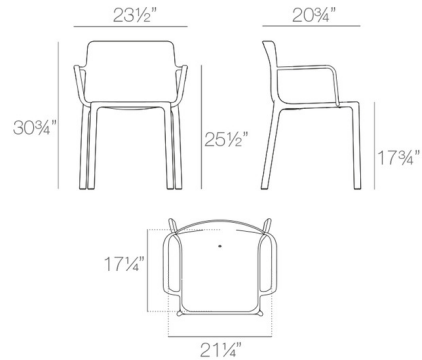

### Description

Fill out the look of your living room or patio space with the Kes Armchair. This stylish indoor/outdoor armchair is made from injected Polypropylene with Fiberglass, resulting in a stylish and sturdy piece of furniture. Use this stackable chair to round out the look of any space.

### Specifications

COLOR	N/A
BODY FINISH	Black
WATTAGE	N/A
DIMMER	N/A
DIMENSIONS	23.5"W x 30.75"H x 20.75"D
BULB	N/A
COUNTRY OF ORIGIN	Spain

CLICK TO VIEW PRODUCT

Notes: