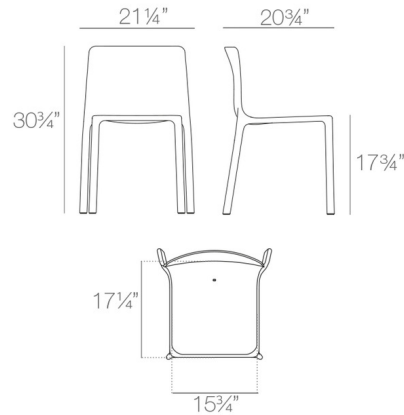

By Vondom

Description

Fill out the look of your living room or patio space with the Kes Chair. This stylish indoor/outdoor chair is made from injected Polypropylene with Fiberglass, resulting in a stylish and sturdy piece of furniture. Use this stackable chair to round out the look of any space.

Specifications

COLOR N/A
BODY FINISH Black
WATTAGE N/A
DIMMER N/A
DIMENSIONS 21.25"W x 30.75"H x 20.75"D
BULB N/A
COUNTRY OF ORIGIN Spain

Shown in black

CLICK TO VIEW PRODUCT

Notes: