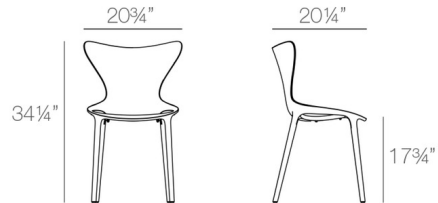

## Love Chair - Set of 4 By Vondom

### Description

Breathe new life into your favorite indoor or outdoor space with the Love Chair. This sleek and stylish chair is made from polypropylene and reinforced with fiberglass, resulting in a strong and stylish seating option. These chairs are stackable and can be used in virtually any indoor or outdoor setting. Sold as a set of 4.

### Specifications

COLOR	N/A
BODY FINISH	Black
WATTAGE	N/A
DIMMER	N/A
DIMENSIONS	20.75"W x 34.25"H x 20.25"D
BULB	N/A
COUNTRY OF ORIGIN	Spain

CLICK TO VIEW PRODUCT

Notes: