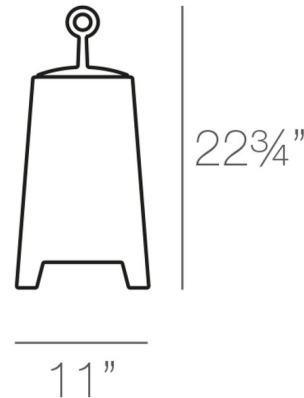

CLICK TO VIEW PRODUCT

Notes: