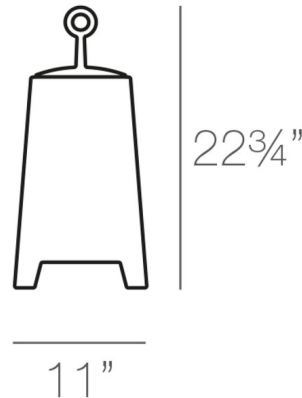

By Vondom

Description

Get the most out of your home office, living room or bedroom space with the Mora Lamp. This LED lamp is made from Polyethylene Resin by rotational molding and is 100% recyclable. This lightweight, versatile lamp is perfect for a contemporary design scheme. This lamp is internally lit with LED technology and uses a plug-in cord.

Shown in ice

Specifications

COLOR	Ice
BODY FINISH	N/A
WATTAGE	12W
DIMMER	Not Dimmable
DIMENSIONS	11"W x 22.75"H x 11"D
INTEGRATED LED MODULE	1 x LED/12W/120-230V LED
COUNTRY OF ORIGIN	Spain

Technical Information

LAMP LIFE	50000 hours
COLOR RENDERING	.80 CRI
LAMP COLOR	.4500K
LUMENS/WATT	.233.33
LUMINOUS FLUX	2800 lumens

CLICK TO VIEW PRODUCT

Notes: