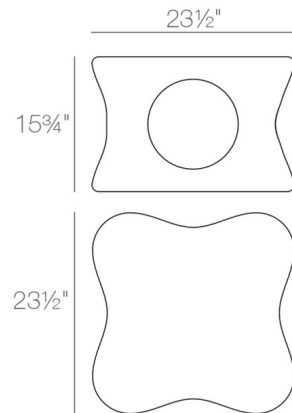

Description

Round out the look of your living room or outdoor space with the Pal Coffee Table. This sleek coffee table is made from 100% recyclable material and is a lightweight approach to modern furniture. Use this stylish coffee table to tie together the look of virtually any room in your home.

Shown in white

Specifications

COLOR	N/A
BODY FINISH	White
WATTAGE	N/A
DIMMER	N/A
DIMENSIONS	23.5"W x 15.75"H x 23.5"D
BULB	N/A
COUNTRY OF ORIGIN	Spain

CLICK TO VIEW PRODUCT

Notes: