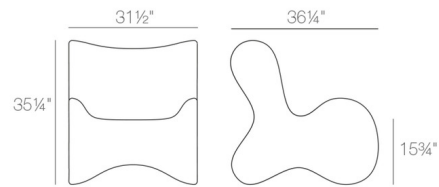

By Vondom

Description

Take a nuanced approach to relaxation with the Pal Lounge Chair. This stylish lounge chair is made from Polyethylene Resin by rotational molding and is 100% recyclable. Use this lightweight and stylish lounge chair to take your rest and relaxation time to new heights.

Shown in white

Specifications

COLOR	N/A
BODY FINISH	White
WATTAGE	N/A
DIMMER	N/A
DIMENSIONS	31.5"W x 35.25"H x 36.25"D
BULB	N/A
COUNTRY OF ORIGIN	Spain

CLICK TO VIEW PRODUCT

Notes: