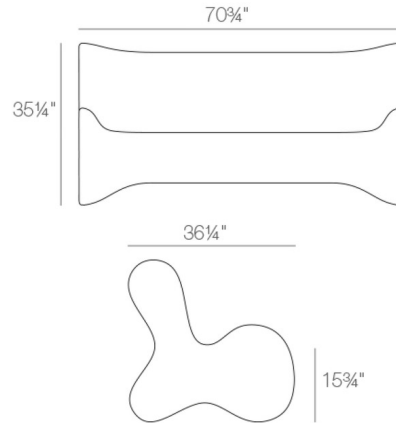

### Specifications

COLOR	N/A
BODY FINISH	White
WATTAGE	N/A
DIMMER	N/A
DIMENSIONS	70.75"W x 35.25"H x 36.25"D
BULB	N/A
COUNTRY OF ORIGIN	Spain

CLICK TO VIEW PRODUCT

Notes: