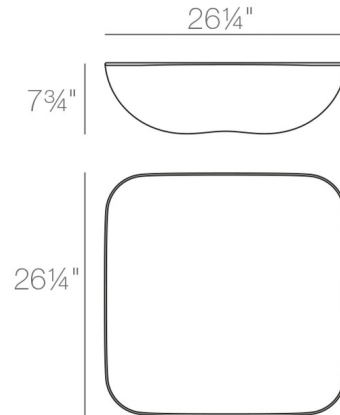

Shown in white