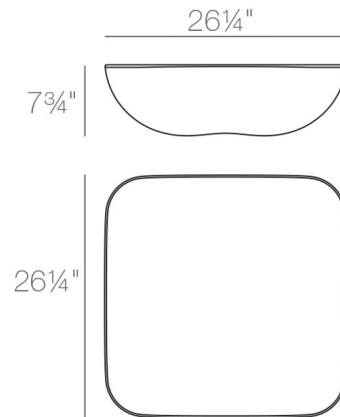

By Vondom

Description

Tie together the look of your living room with the Pillow Coffee Table. This compact, versatile coffee table is 100% recyclable and boasts a lightweight design. Decorate with ease when you use this beautiful coffee table.

Specifications

COLOR	N/A
BODY FINISH	White
WATTAGE	N/A
DIMMER	N/A
DIMENSIONS	26.25"W x 7.75"H x 26.25"D
BULB	N/A
COUNTRY OF ORIGIN	Spain

Shown in white

CLICK TO VIEW PRODUCT

Notes: